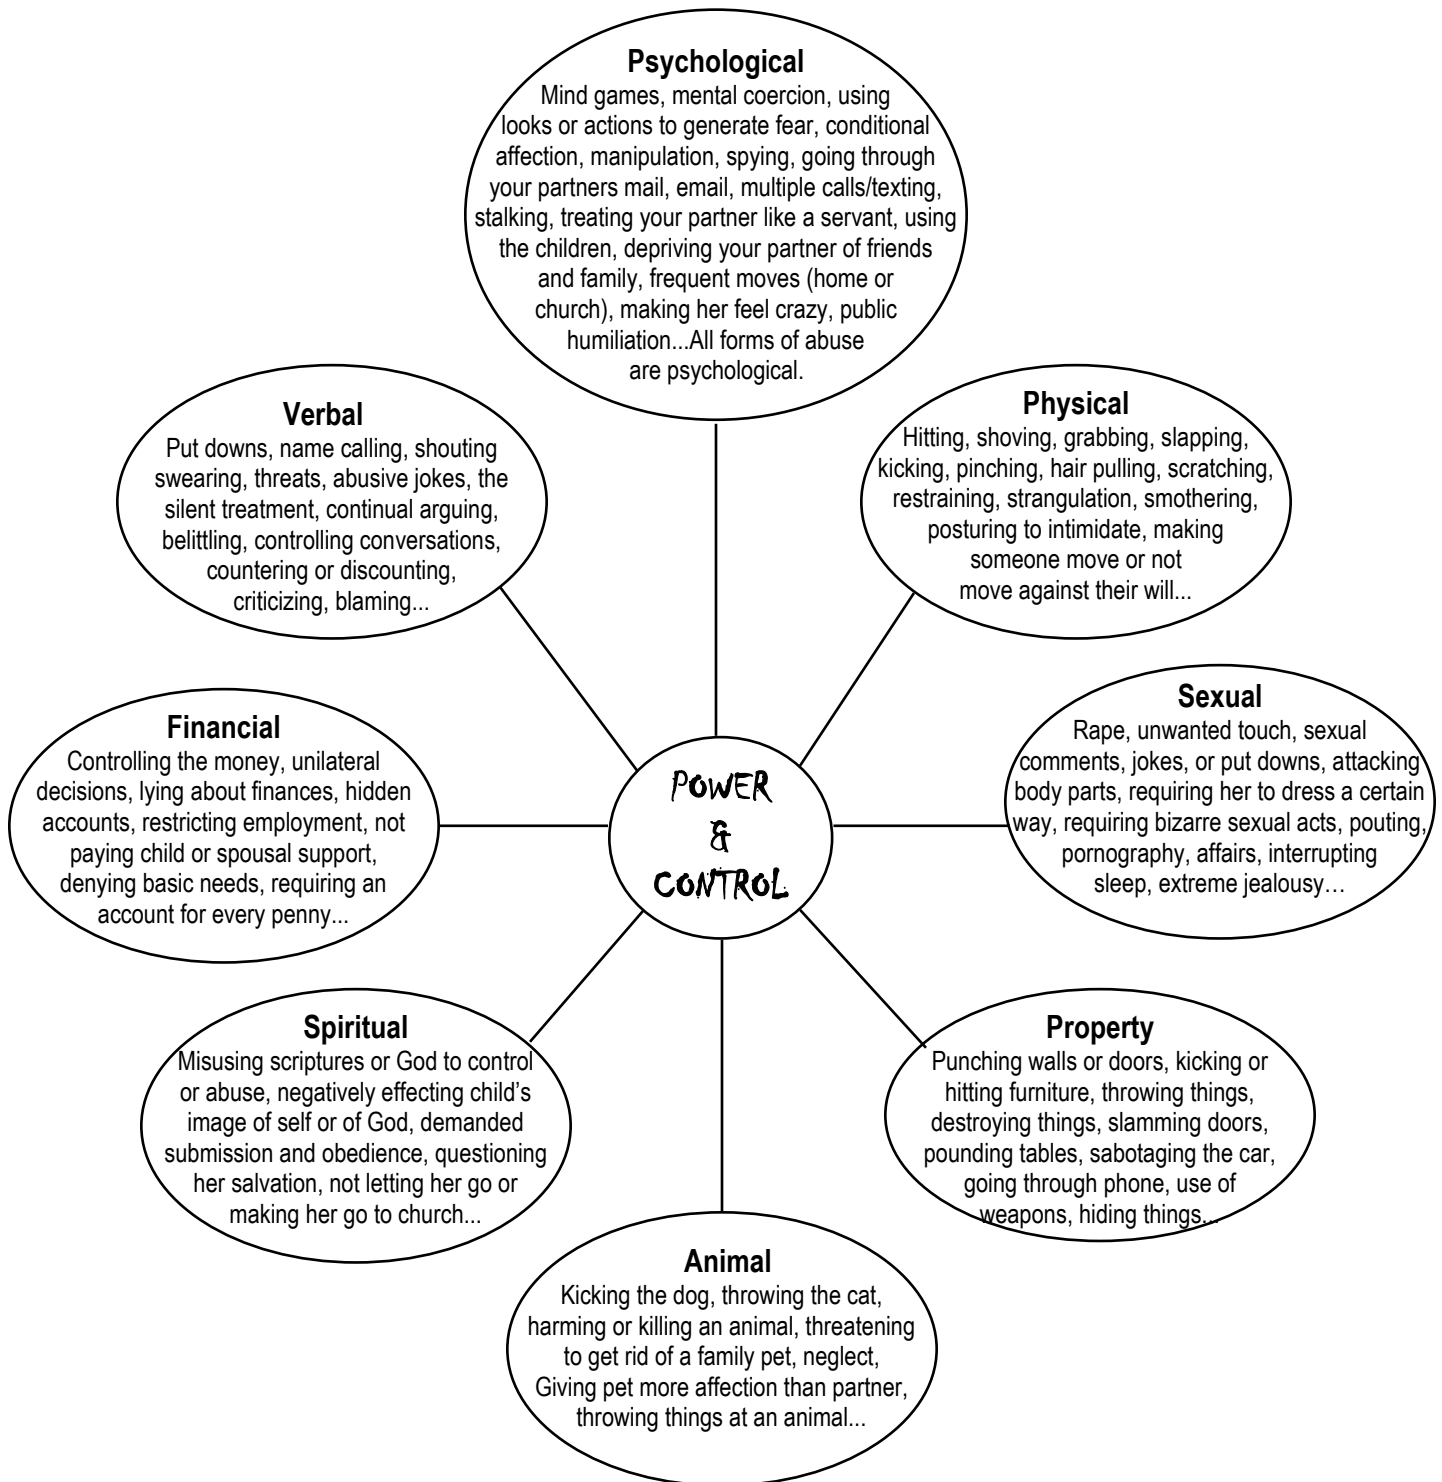

TYPES OF DOMESTIC ABUSE

Abuse Recovery Ministry & Services
PO Box 663, Hillsboro, OR 97123 * 503-846-9284

Abuse is still abuse regardless of what form it is.

Domestic abuse is a pattern of behaviors used to gain and maintain power and control over those closest to you.